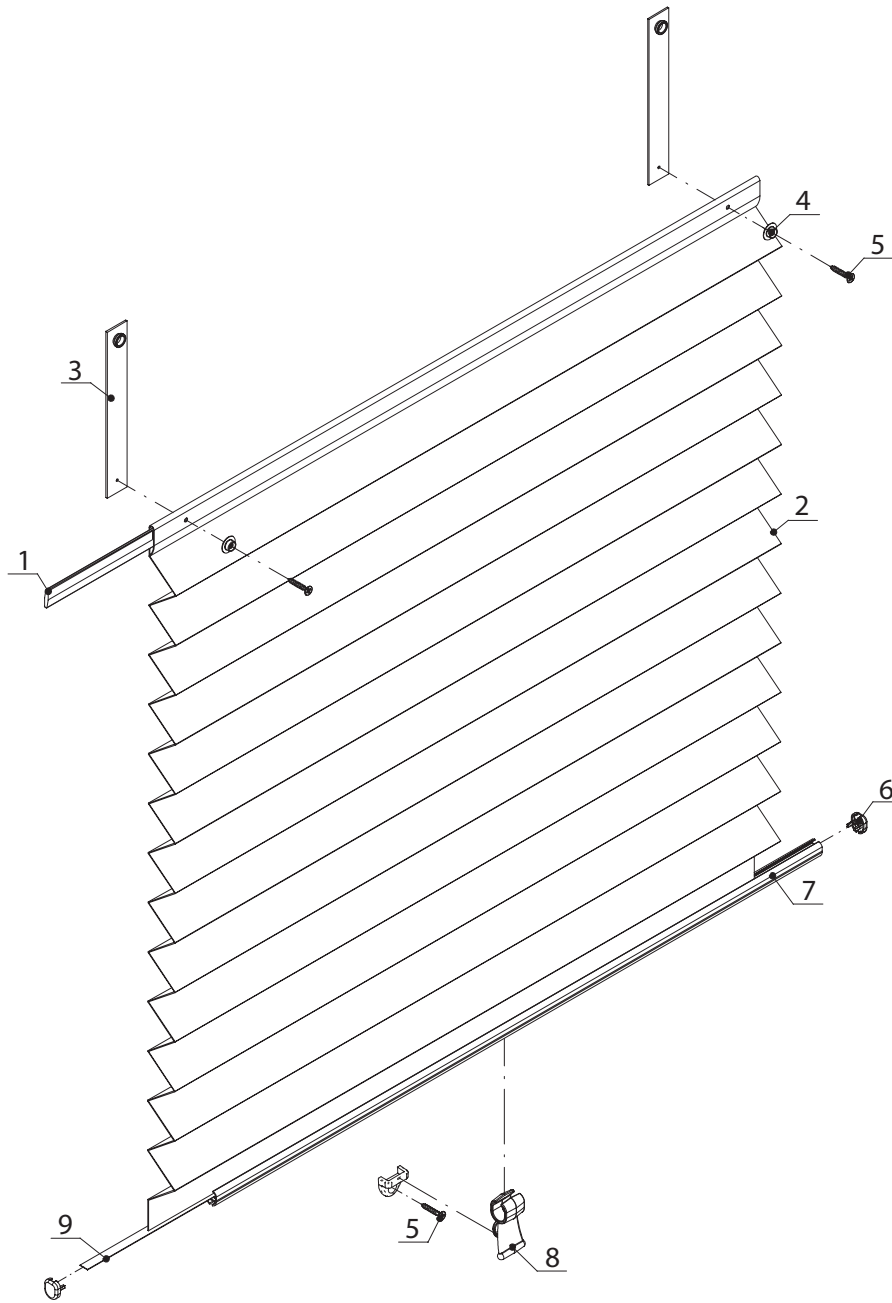

Colours		
white	beige	anodised - silver
		

ROLLER BLIND R-20

MOUNTING OPTIONS

A - wall

B - ceiling - wall

C - ceiling

Technical data	Components
Cassette colour	white, anodised silver, beige
Fabric type	transparent, black-out
Steering	bottom bar handle
Max width X	1000 mm
Max height Y	300 mm

Nr	Components
1	Roller cover 30 mm
2	Aluminium roller Ø 12 mm
3	Spring mechanism
4	Side bracket Ø 30 mm
5	Coupling Roller
6	End cap for screw
7	Fabric
8	Bottom bar end cap
9	Fabric locking tape 7 mm
10	Bottom bar II
11	Bottom bar handle

Colours		
white	beige	anodised - silver
		

ROLLER BLIND R-30

MOUNTING OPTIONS

A - wall

B - ceiling - wall

C - ceiling

Technical data	Components
Cassette colour	white, anodised silver, beige
Fabric type	transparent, black-out
Steering	bottom bar handle
Max width X	1000 mm
Max height Y	950 mm

PLEATED BLIND 20 with handle

Nr	Components
1	Fitting profile
2	Fabric
3	Fabric strip 20 mm
4	Press - stud
5	Screw 2,9 x 22
6	Bottom bar end cap
7	Bottom bar II
8	Bottom bar handle
9	Fabric locking tape