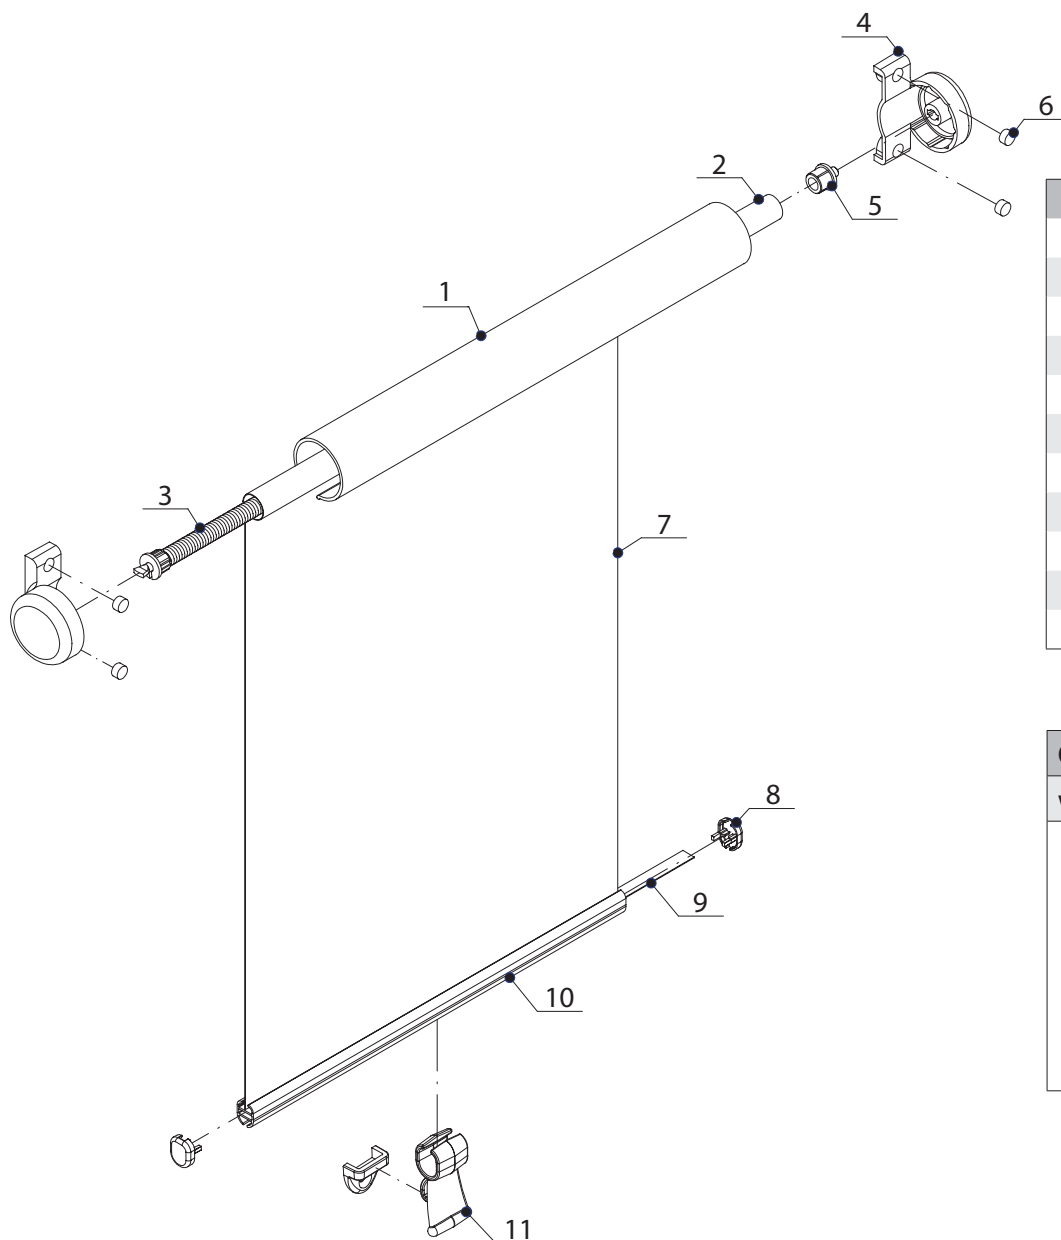

Colours		
white	beige	anodised - silver
		

ROLLER BLIND R-20

MOUNTING OPTIONS

A - wall

B - ceiling - wall

C - ceiling

Technical data	Components
Cassette colour	white, anodised silver, beige
Fabric type	transparent, black-out
Steering	bottom bar handle
Max width X	1000 mm
Max height Y	300 mm

Nr	Components
1	Roller cover 30 mm
2	Aluminium roller Ø 12 mm
3	Spring mechanism
4	Side bracket Ø 30 mm
5	Coupling Roller
6	End cap for screw
7	Fabric
8	Bottom bar end cap
9	Fabric locking tape 7 mm
10	Bottom bar II
11	Bottom bar handle

Colours		
white	beige	anodised - silver
		

ROLLER BLIND R-30

MOUNTING OPTIONS

A - wall

B - ceiling - wall

C - ceiling

Technical data	Components
Cassette colour	white, anodised silver, beige
Fabric type	transparent, black-out
Steering	bottom bar handle
Max width X	1000 mm
Max height Y	950 mm

Colours		
white	beige	anodised - silver
		

PLEATED BLIND 20 with handle

Technical data	Components
Bottom bar colour	white, anodised silver, beige
Fabric type	transparent, black-out
Steering	bottom bar handle
Max width X	1850 mm
Max height Y	650 mm