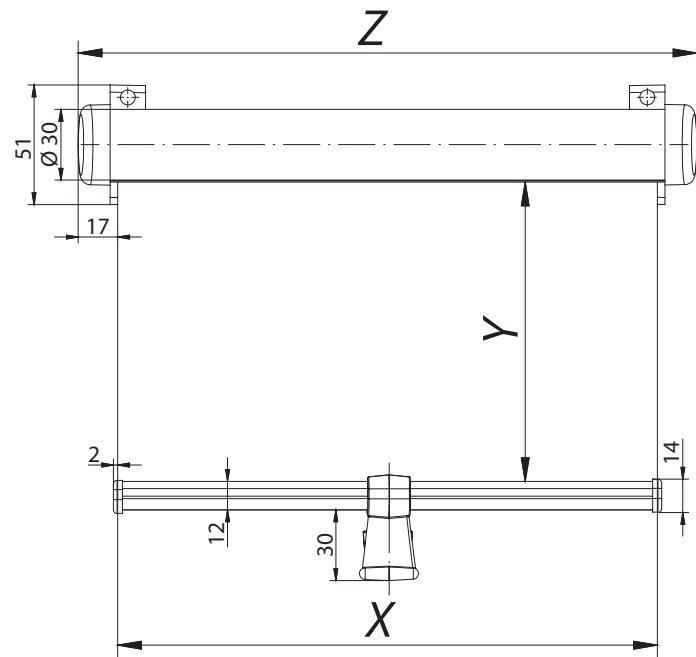

Colours		
white	beige	anodised - silver
		

ROLLER BLIND R-20

MOUNTING OPTIONS

A - wall

B - ceiling - wall

C - ceiling

Technical data	Components
Cassette colour	white, anodised silver, beige
Fabric type	transparent, black-out
Steering	bottom bar handle
Max width X	1000 mm
Max height Y	300 mm

Nr	Components
1	Roller cover 30 mm
2	Aluminium roller Ø 12 mm
3	Spring mechanism
4	Side bracket Ø 30 mm
5	Coupling Roller
6	End cap for screw
7	Fabric
8	Bottom bar end cap
9	Fabric locking tape 7 mm
10	Bottom bar II
11	Bottom bar handle

Colours		
white	beige	anodised - silver
		

ROLLER BLIND R-30

MOUNTING OPTIONS

A - wall

B - ceiling - wall

C - ceiling

Technical data	Components
Cassette colour	white, anodised silver, beige
Fabric type	transparent, black-out
Steering	bottom bar handle
Max width X	1000 mm
Max height Y	950 mm