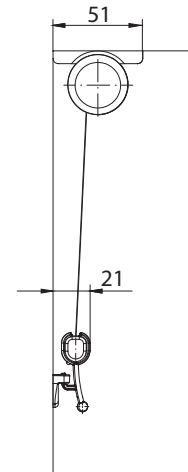

Colours		
white	beige	anodised - silver
		

ROLLER BLIND R-20

MOUNTING OPTIONS

A - wall

B - ceiling - wall

C - ceiling

Technical data	Components
Cassette colour	white, anodised silver, beige
Fabric type	transparent, black-out
Steering	bottom bar handle
Max width X	1000 mm
Max height Y	300 mm

Nr	Components
1	Roller cover 30 mm
2	Aluminium roller Ø 12 mm
3	Spring mechanism
4	Side bracket Ø 30 mm
5	Coupling Roller
6	End cap for screw
7	Fabric
8	Bottom bar end cap
9	Fabric locking tape 7 mm
10	Bottom bar II
11	Bottom bar handle

Colours		
white	beige	anodised - silver
		

ROLLER BLIND R-30

MOUNTING OPTIONS

A - wall

B - ceiling - wall

C - ceiling

Technical data	Components
Cassette colour	white, anodised silver, beige
Fabric type	transparent, black-out
Steering	bottom bar handle
Max width X	1000 mm
Max height Y	950 mm

PLEATED BLIND 20 with handle

Nr	Components
1	Fitting profile
2	Fabric
3	Fabric strip 20 mm
4	Press - stud
5	Screw 2,9 x 22
6	Bottom bar end cap
7	Bottom bar II
8	Bottom bar handle
9	Fabric locking tape