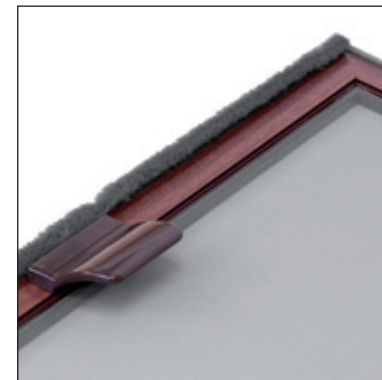

Technical data	Components
Type of mesh	fiberglass
Type of profil	aluminium
Unique non standard shapes	
Max width	1500 mm
Max height	1500 mm