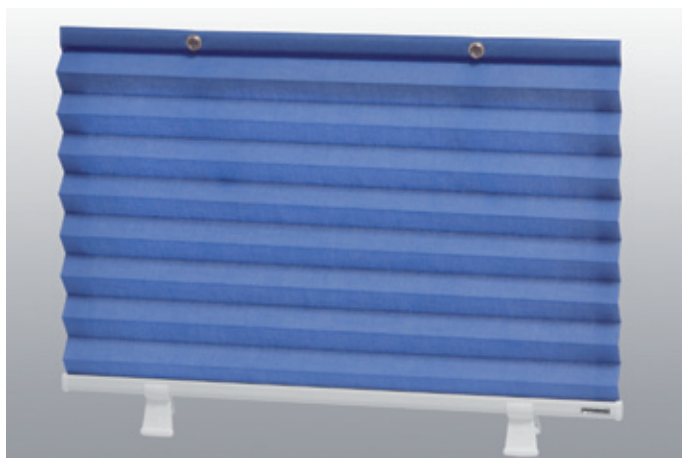

Colours		
white	beige	anodised - silver
		

ROLLER BLIND R-20

MOUNTING OPTIONS

A - wall

B - ceiling - wall

C - ceiling

Technical data	Components
Cassette colour	white, anodised silver, beige
Fabric type	transparent, black-out
Steering	bottom bar handle
Max width X	1000 mm
Max height Y	300 mm

Colours		
white	beige	anodised - silver
		

ROLLER BLIND R-30

MOUNTING OPTIONS

A - wall

B - ceiling - wall

C - ceiling

Technical data	Components
Cassette colour	white, anodised silver, beige
Fabric type	transparent, black-out
Steering	bottom bar handle
Max width X	1000 mm
Max height Y	950 mm

PLEATED BLIND 20 with handle

Nr	Components
1	Fitting profile
2	Fabric
3	Fabric strip 20 mm
4	Press - stud
5	Screw 2,9 x 22
6	Bottom bar end cap
7	Bottom bar II
8	Bottom bar handle
9	Fabric locking tape

Colours		
white	beige	anodised - silver
		

PLEATED BLIND 20 with handle

Technical data	Components
Bottom bar colour	white, anodised silver, beige
Fabric type	transparent, black-out
Steering	bottom bar handle
Max width X	1850 mm
Max height Y	650 mm