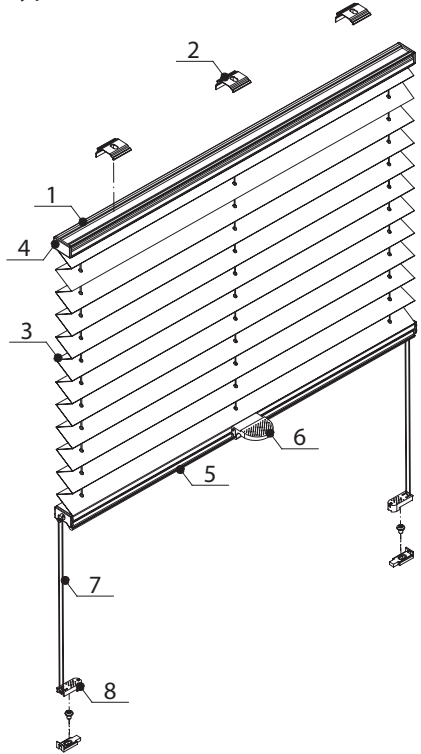

PLEATED BLIND 20 with side guide

Type VS1