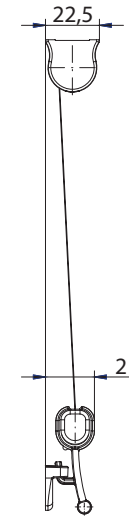

Colours		
white	beige	anodised - silver
		

ROLLER BLIND R-20

MOUNTING OPTIONS

A - wall

B - ceiling - wall

C - ceiling

Technical data	Components
Cassette colour	white, anodised silver, beige
Fabric type	transparent, black-out
Steering	bottom bar handle
Max width X	1000 mm
Max height Y	300 mm

Nr	Components
1	Roller cover 30 mm
2	Aluminium roller Ø 12 mm
3	Spring mechanism
4	Side bracket Ø 30 mm
5	Coupling Roller
6	End cap for screw
7	Fabric
8	Bottom bar end cap
9	Fabric locking tape 7 mm
10	Bottom bar II
11	Bottom bar handle

Colours		
white	beige	anodised - silver
		

ROLLER BLIND R-30

MOUNTING OPTIONS

A - wall

B - ceiling - wall

C - ceiling

Technical data	Components
Cassette colour	white, anodised silver, beige
Fabric type	transparent, black-out
Steering	bottom bar handle
Max width X	1000 mm
Max height Y	950 mm

Colours		
white	beige	anodised - silver
		

PLEATED BLIND 20 with handle

Technical data	Components
Bottom bar colour	white, anodised silver, beige
Fabric type	transparent, black-out
Steering	bottom bar handle
Max width X	1850 mm
Max height Y	650 mm