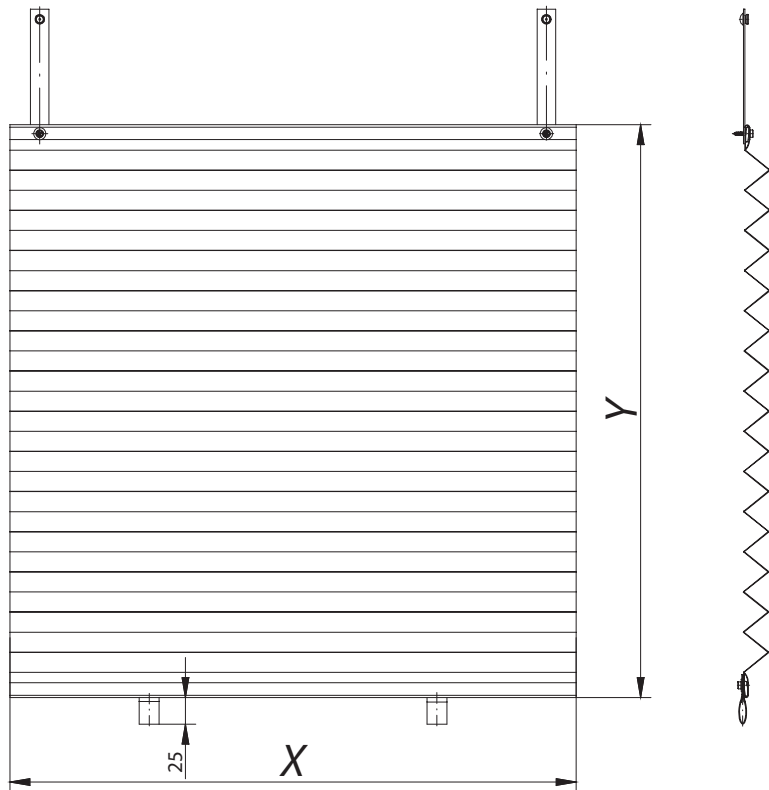

PLEATED BLIND 20 with press - studs

Technical data	Components
Fabric type	transparent, black-out
Steering	fabric stripe with press - studs
Max width X	1850 mm
Max height Y	450 mm