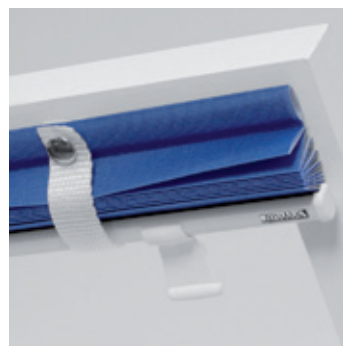

Colours		
white	beige	anodised - silver
		

ROLLER BLIND R-20

MOUNTING OPTIONS

A - wall

B - ceiling - wall

C - ceiling

Technical data	Components
Cassette colour	white, anodised silver, beige
Fabric type	transparent, black-out
Steering	bottom bar handle
Max width X	1000 mm
Max height Y	300 mm

Colours		
white	beige	anodised - silver
		

ROLLER BLIND R-30

MOUNTING OPTIONS

A - wall

B - ceiling - wall

C - ceiling

Technical data	Components
Cassette colour	white, anodised silver, beige
Fabric type	transparent, black-out
Steering	bottom bar handle
Max width X	1000 mm
Max height Y	950 mm

PLEATED BLIND 20 with handle

Nr	Components
1	Fitting profile
2	Fabric
3	Fabric strip 20 mm
4	Press - stud
5	Screw 2,9 x 22
6	Bottom bar end cap
7	Bottom bar II
8	Bottom bar handle
9	Fabric locking tape

Colours		
white	beige	anodised - silver
		

PLEATED BLIND 20 with handle

Technical data	Components
Bottom bar colour	white, anodised silver, beige
Fabric type	transparent, black-out
Steering	bottom bar handle
Max width X	1850 mm
Max height Y	650 mm