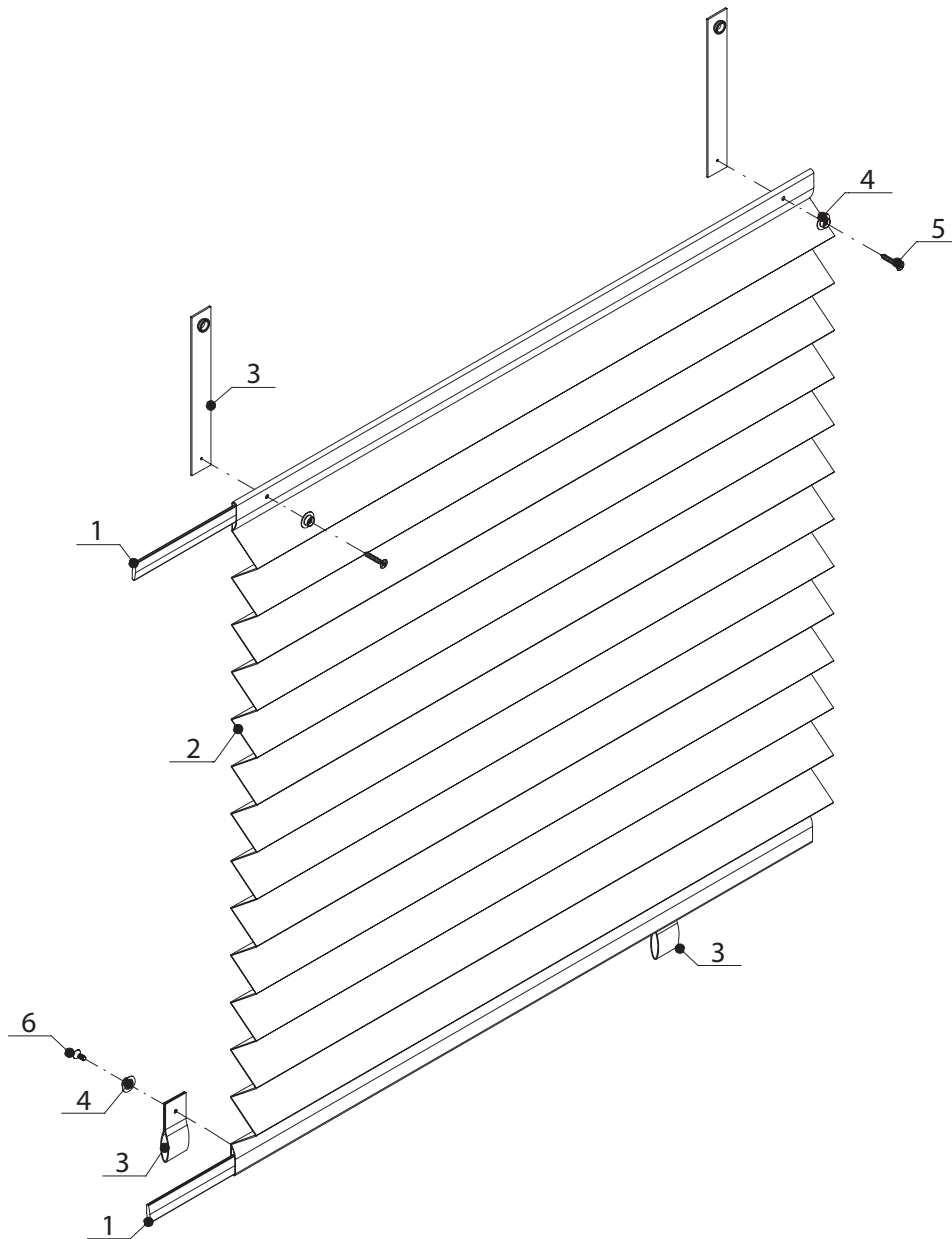

PLEATED BLIND 20 with press - studs

Nr	Components
1	Fitting profile
2	Fabric
3	Fabric strip 20 mm
4	Press - stud 12 mm
5	Screw 2,9 x 22
6	Screw 2,9 x 10