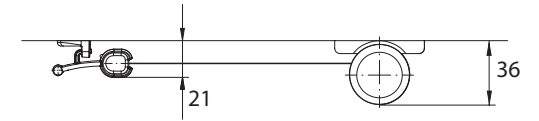

Colours		
white	beige	anodised - silver
		

ROLLER BLIND R-20

MOUNTING OPTIONS

A - wall

B - ceiling - wall

C - ceiling

Technical data	Components
Cassette colour	white, anodised silver, beige
Fabric type	transparent, black-out
Steering	bottom bar handle
Max width X	1000 mm
Max height Y	300 mm

Colours		
white	beige	anodised - silver
		

ROLLER BLIND R-30

MOUNTING OPTIONS

A - wall

B - ceiling - wall

C - ceiling

Technical data	Components
Cassette colour	white, anodised silver, beige
Fabric type	transparent, black-out
Steering	bottom bar handle
Max width X	1000 mm
Max height Y	950 mm

PLEATED BLIND 20 with handle

Nr	Components
1	Fitting profile
2	Fabric
3	Fabric strip 20 mm
4	Press - stud
5	Screw 2,9 x 22
6	Bottom bar end cap
7	Bottom bar II
8	Bottom bar handle
9	Fabric locking tape

Colours		
white	beige	anodised - silver
		

PLEATED BLIND 20 with handle

Technical data	Components
Bottom bar colour	white, anodised silver, beige
Fabric type	transparent, black-out
Steering	bottom bar handle
Max width X	1850 mm
Max height Y	650 mm