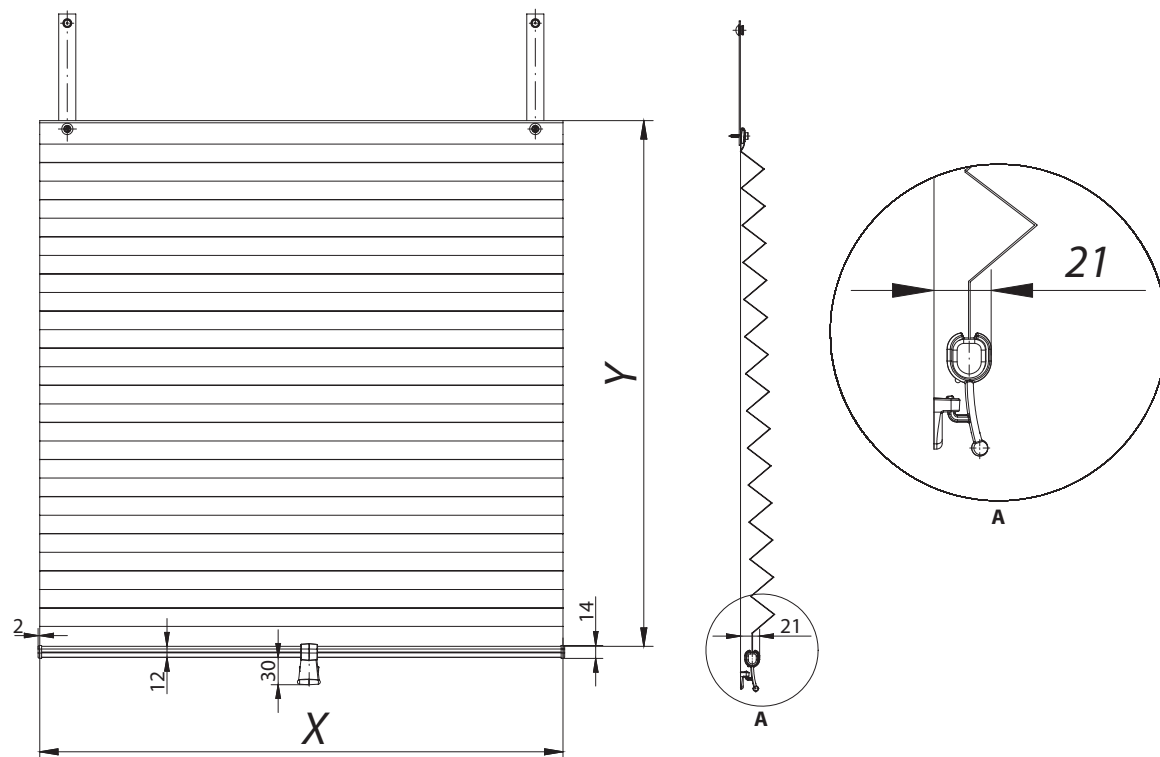

Colours		
white	beige	anodised - silver
		

ROLLER BLIND R-20

MOUNTING OPTIONS

A - wall

B - ceiling - wall

C - ceiling

Technical data	Components
Cassette colour	white, anodised silver, beige
Fabric type	transparent, black-out
Steering	bottom bar handle
Max width X	1000 mm
Max height Y	300 mm

Nr	Components
1	Roller cover 30 mm
2	Aluminium roller Ø 12 mm
3	Spring mechanism
4	Side bracket Ø 30 mm
5	Coupling Roller
6	End cap for screw
7	Fabric
8	Bottom bar end cap
9	Fabric locking tape 7 mm
10	Bottom bar II
11	Bottom bar handle

Colours		
white	beige	anodised - silver
		

ROLLER BLIND R-30

MOUNTING OPTIONS

A - wall

B - ceiling - wall

C - ceiling

Technical data	Components
Cassette colour	white, anodised silver, beige
Fabric type	transparent, black-out
Steering	bottom bar handle
Max width X	1000 mm
Max height Y	950 mm

Colours		
white	beige	anodised - silver
		

PLEATED BLIND 20 with handle

Technical data	Components
Bottom bar colour	white, anodised silver, beige
Fabric type	transparent, black-out
Steering	bottom bar handle
Max width X	1850 mm
Max height Y	650 mm