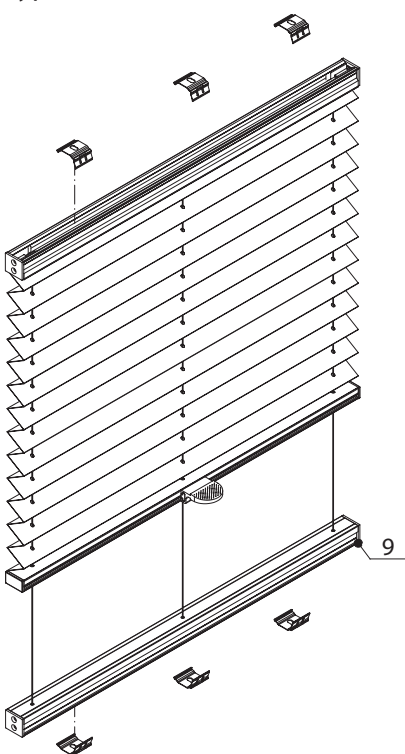

PLEATED BLIND 20 with side guide

Type VS 4

Nr	Components	Nr	Components
1	Top profile	6	Operating handle
2	Clip	7	Cord
3	Fabric	8	Tensioning shoe
4	End cap	9	Mounting profile
5	Bottom profile		

Colours	
white	brass
silver	dark brown